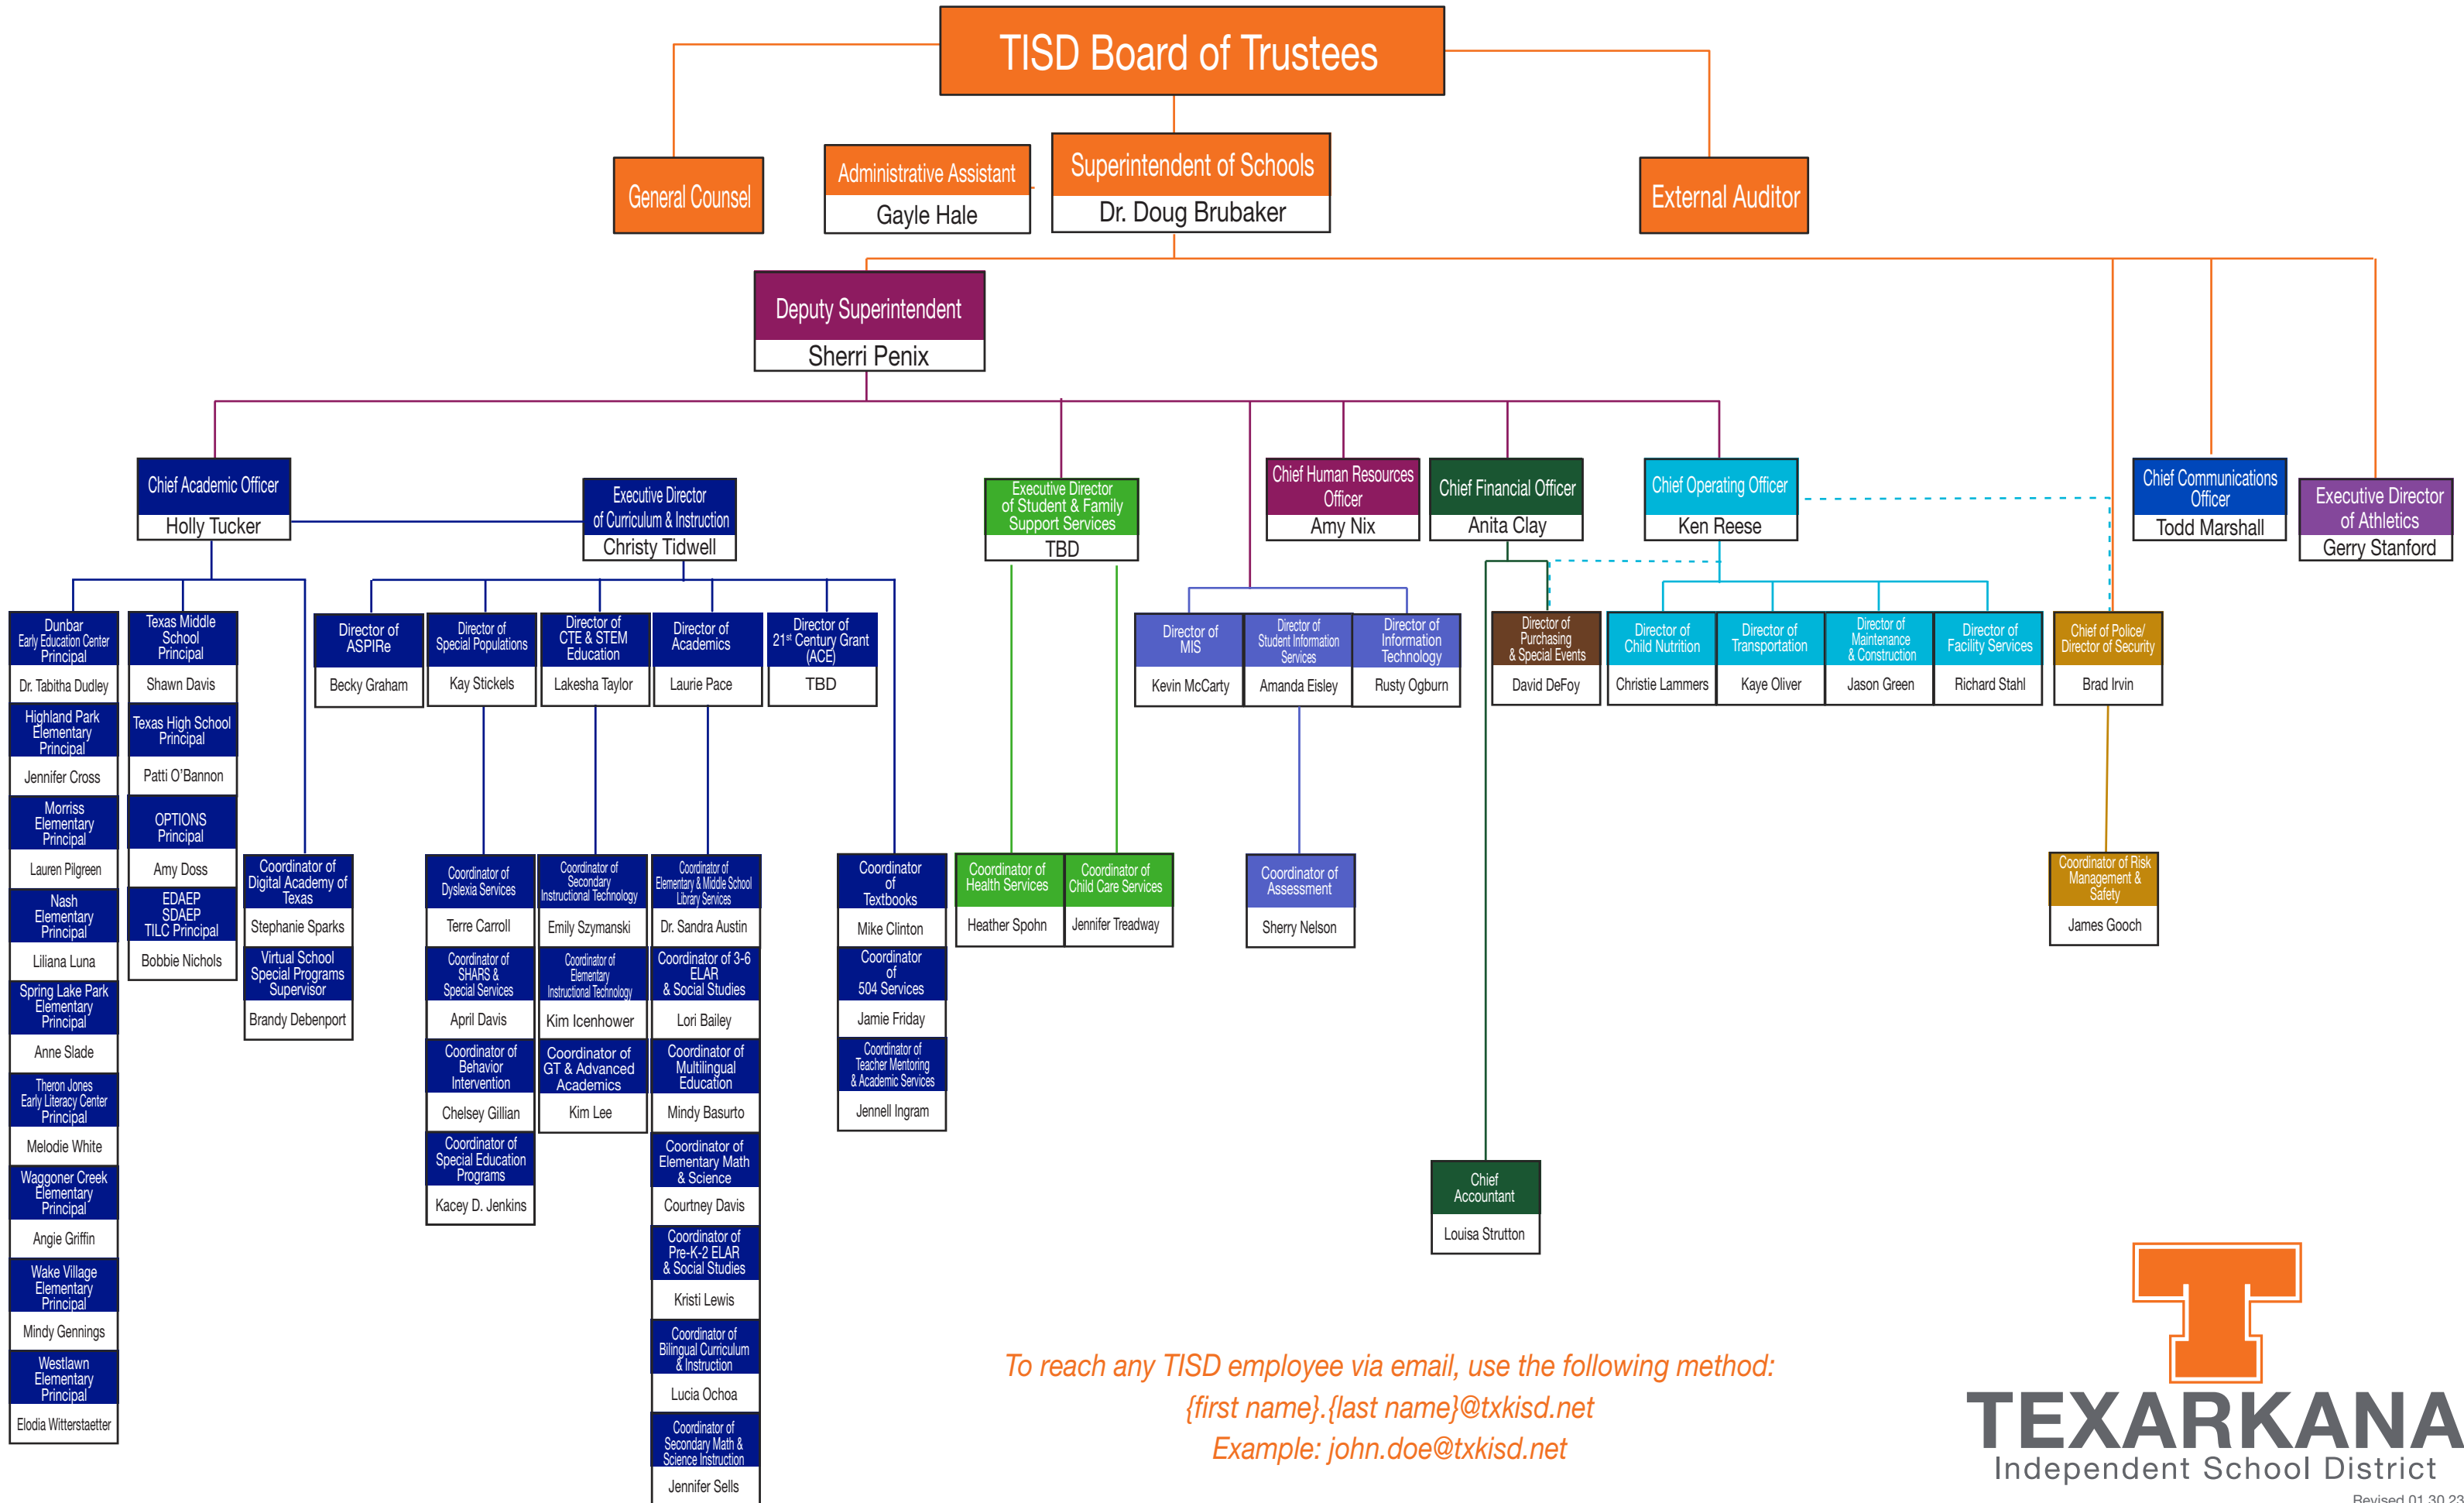

2022-2023 TEXARKANA ISD ORGANIZATIONAL CHART

To reach any TISD employee via email, use the following method:
 {first name}.{last name}@txkisd.net
 Example: john.doe@txkisd.net